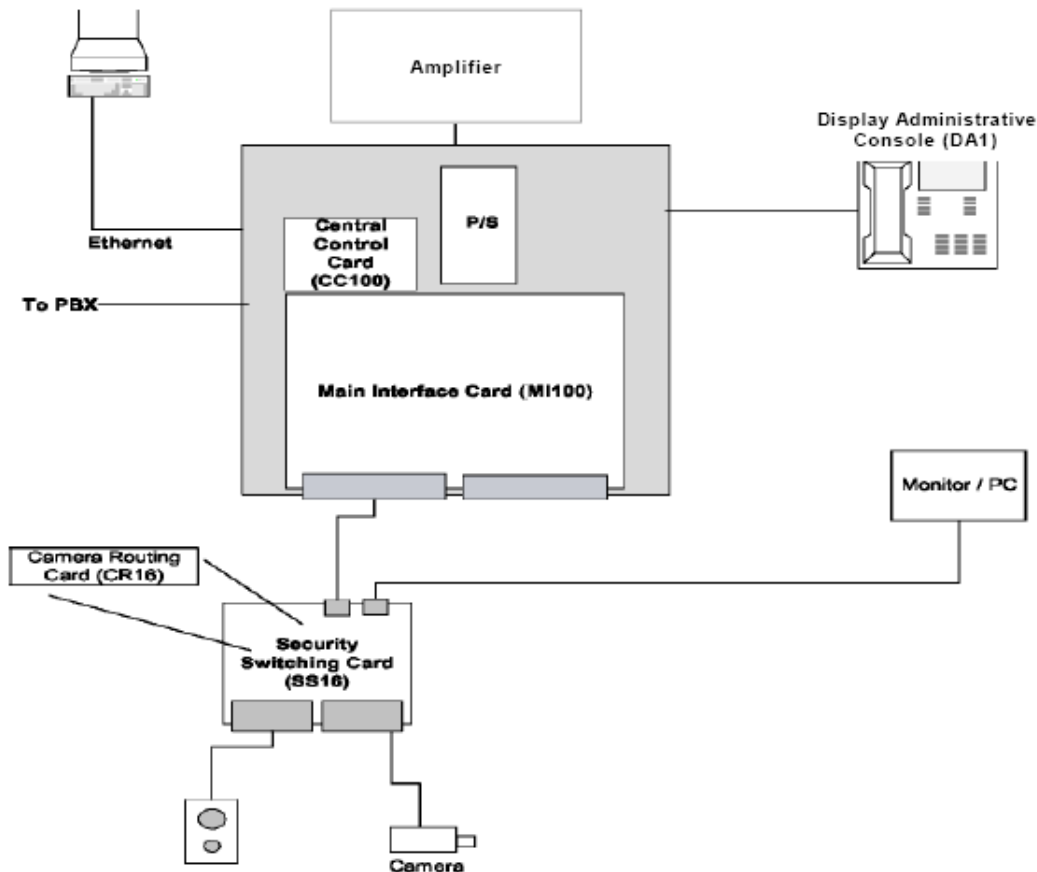

MODULAR CCTV SYSTEM

- Camera Routing Card (CR16) allow for up to 16 video inputs
- Only upgrade a few ports or the whole system
- CR16 is distributed with the Switching Security Cards (SS16)'s
- Twisted pair color and BW cameras available
- Monitor up to eight cameras simultaneously
- Programmable event-driven video switching
- Monitor via stand-alone monitor, DVR, VCR or PC
- Field-upgradeable